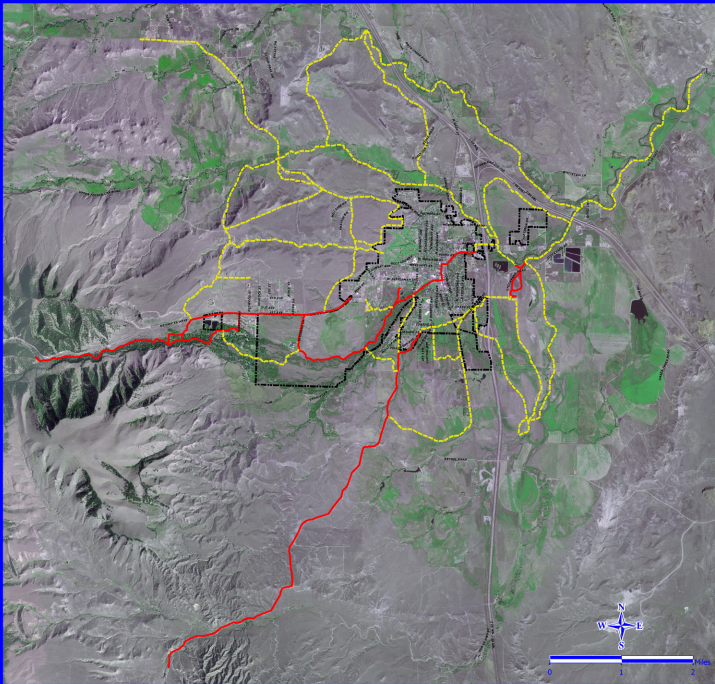

CITY OF BUFFALO MASTER TRAILS MAP

KEY

- Buffalo Corporate Limits
- Trails**
- ~ Existing
- ~ Proposed

This Master Trails Map was created for the City of Buffalo by the Buffalo Trails Board in cooperation with the City Planning Department and encouraged public participation and involvement. The final version seen here, is the culmination of several months of research, discussion, public comments, and the Buffalo Trails Board members' dedication to make sure that this important component of Buffalo's identity is preserved and strengthened as Buffalo Grows.

2011 Aerial Photos Provided by GIS25